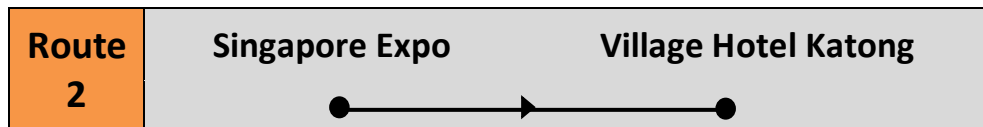

FHRC2022 Shuttle Bus Schedule

Singapore Expo to Official Hotels

25 – 27 October 2022 First Bus: 4.30pm Frequency: 30mins interval Last Bus: 6.30pm	28 October 2022 First Bus: 3.30pm Frequency: 30mins interval Last Bus: 5.30pm	Boarding Point: Coach Bay behind Hall 2